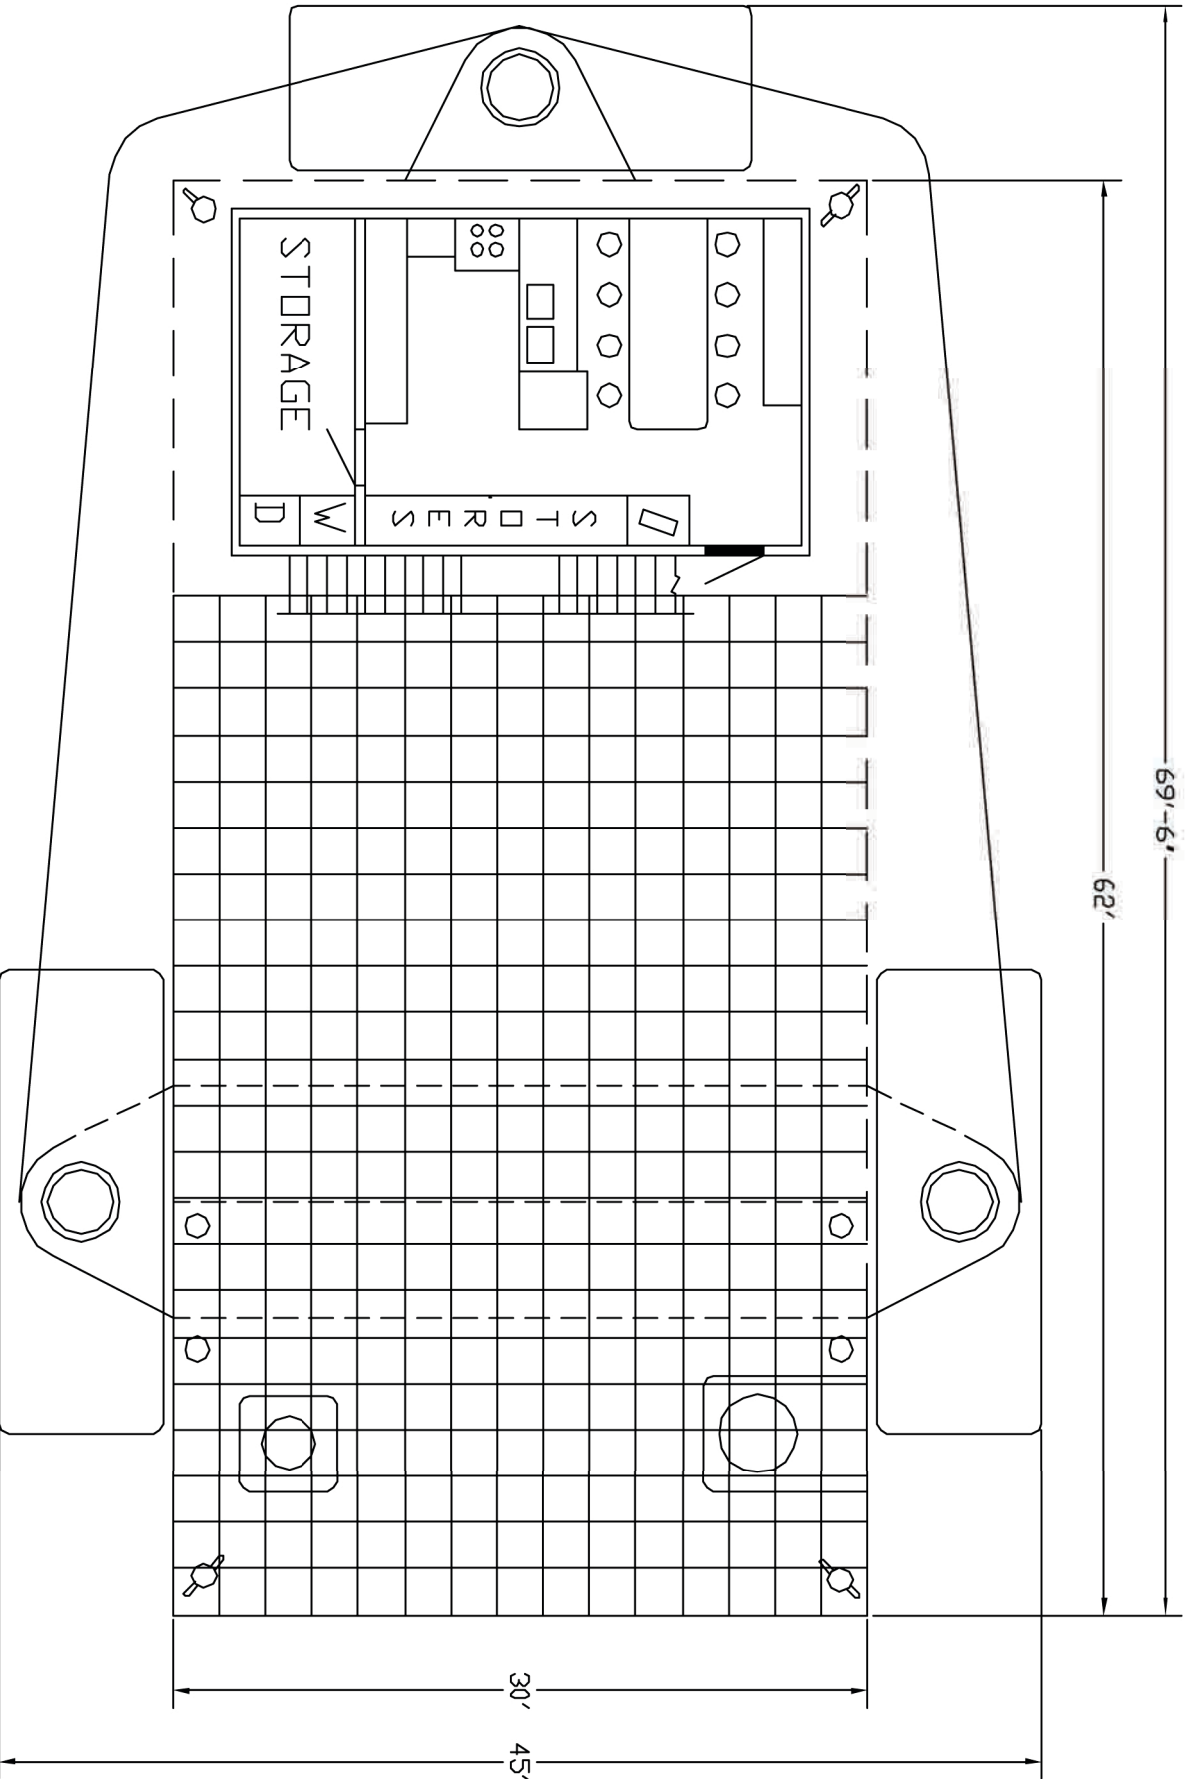

OUTBOARD PROFILE

DECK ARRANGEMENT  
GRID 2' X 2'